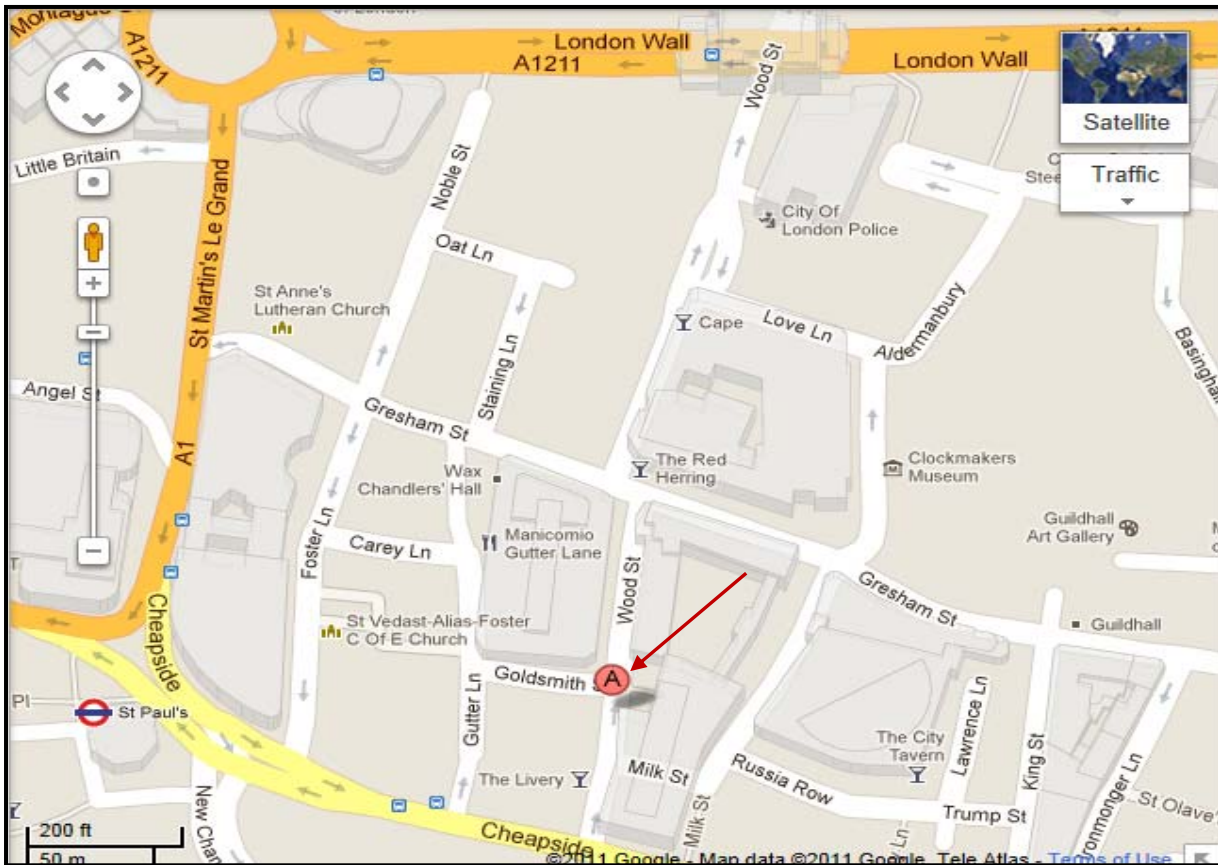

Map to NCEPOD:

NCEPOD

5TH Floor, 125 Wood Street

London, EC2V 7AN

Our office is located on the corner of Wood Street and Goldsmith Street.

Please follow this map! Typing our address into Google maps will take you to the wrong end of Wood Street. We are located at the 'Cheapside' end of Wood Street, NOT London Wall.

Nearest Underground Tube: Bank (10 mins walk) and St Paul's (5mins walk)

NCEPOD Tel: 020 7600 1893