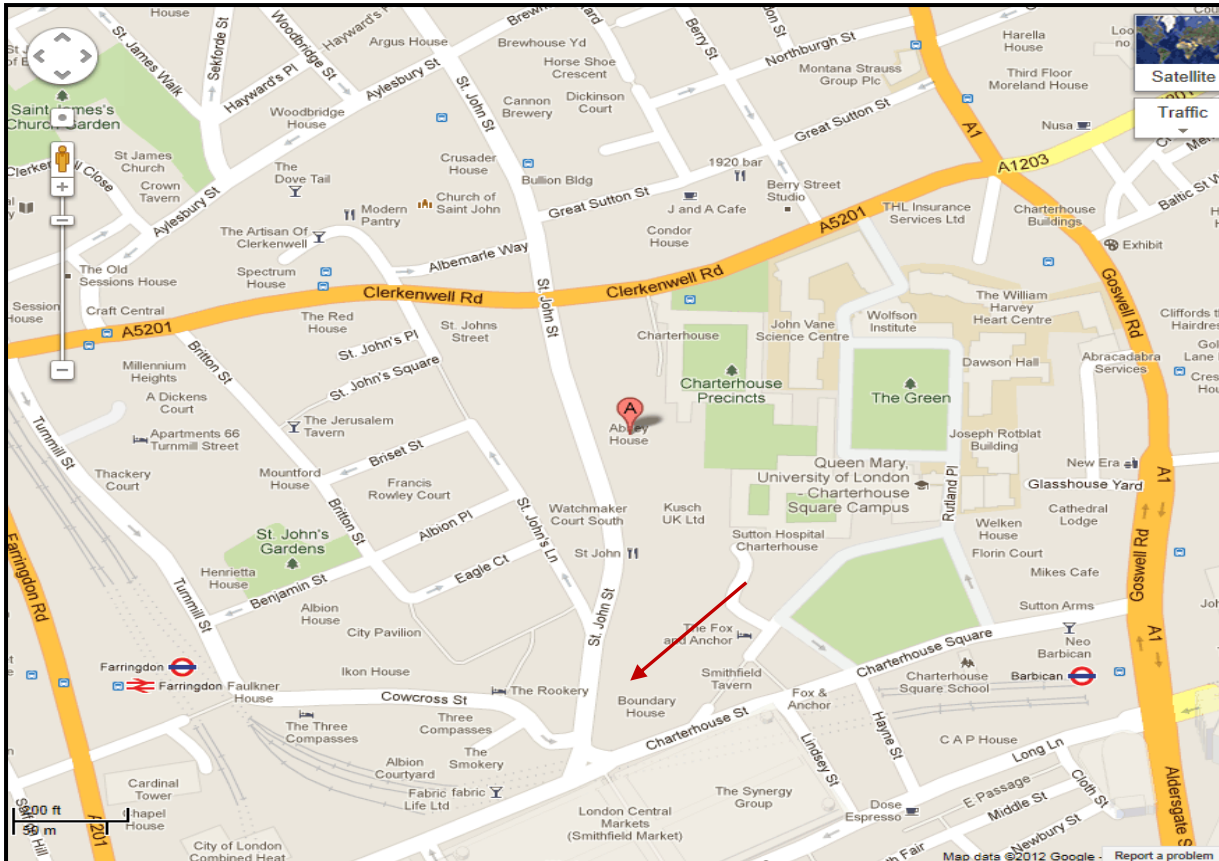

Map to NCEPOD:

NCEPOD
Ground Floor
Abbey House
74-76 St John Street
London
EC1M 4DZ

Our office is located on St John Street between Charterhouse Street and Clerkenwell Road.

Please follow this map! Typing our postcode into Google maps will take you to the right location on St John Street.

Nearest Underground Tube: Farringdon (5 mins walk)

NCEPOD Tel: **020 7251 9060**